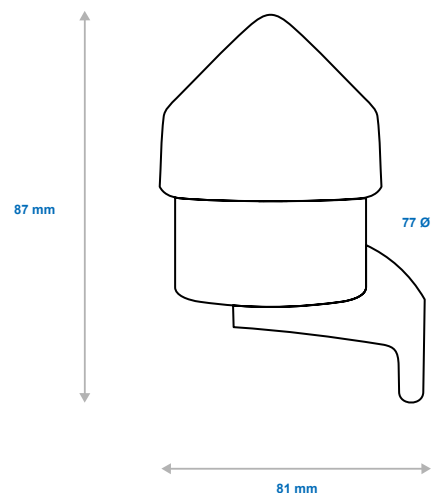

Front View: